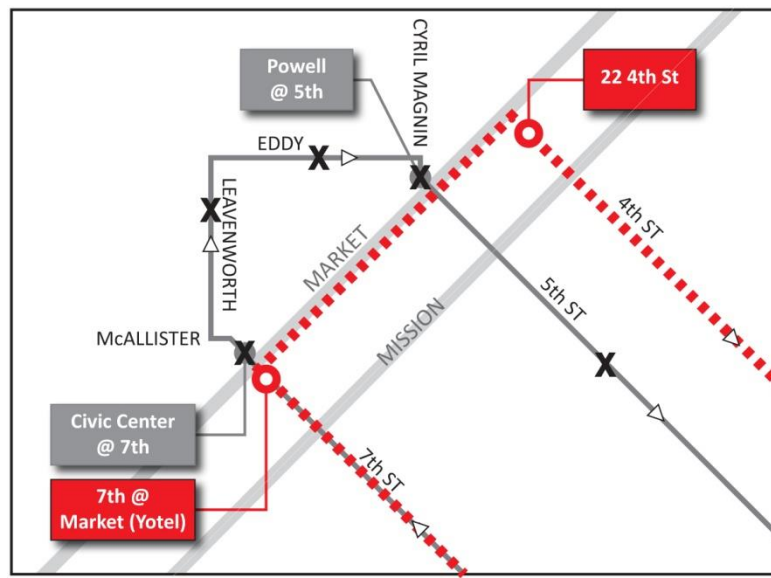

## WE ARE RELOCATING OUR BUS STOPS at CIVIC CENTER and POWELL STATIONS

### CIVIC CENTER STATION

The new stop is on 7<sup>th</sup> just before Market Street, in the white passenger loading zone in front of Yotel. Riders are welcome to wait under the overhang or in the hotel lobby. A pop-up coffee cart operates in the lobby from 6:30-9:00am.

### POWELL STATION

The new stop is on 4<sup>th</sup> Street in the white passenger loading zone in front of 22 Fourth St (between The Container Store and Trader Joe's). Come up from BART at 4<sup>th</sup> (in front of Ross) and cross the street.

### NEW ROUTE and STOP LOCATIONS for Civic Center and Powell Stations

**TRANSBAY ROUTE:** A stop has been added at 500 Howard.