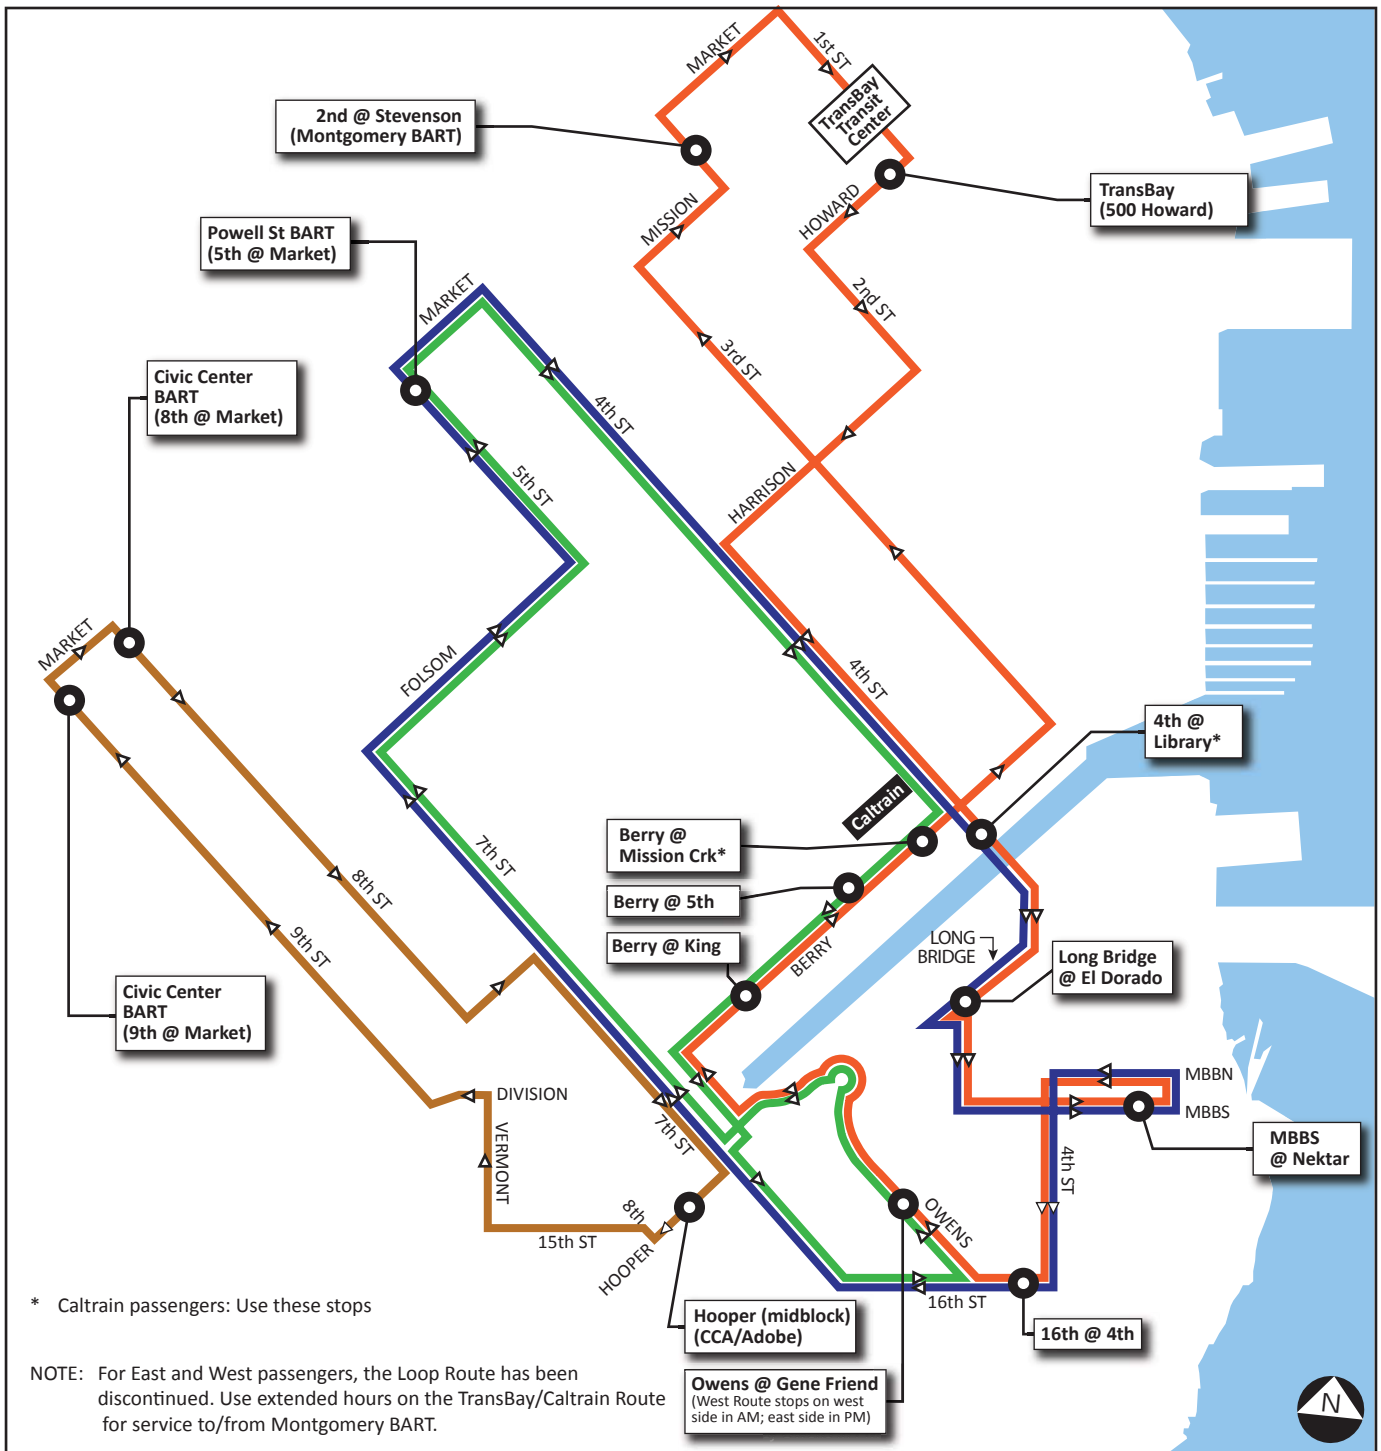

AFTERNOON (PM) Mission Bay Routes

LEGEND

- █ East Route
- █ West Route
- █ CCA/Adobe Route
- █ TransBay/Caltrain Route