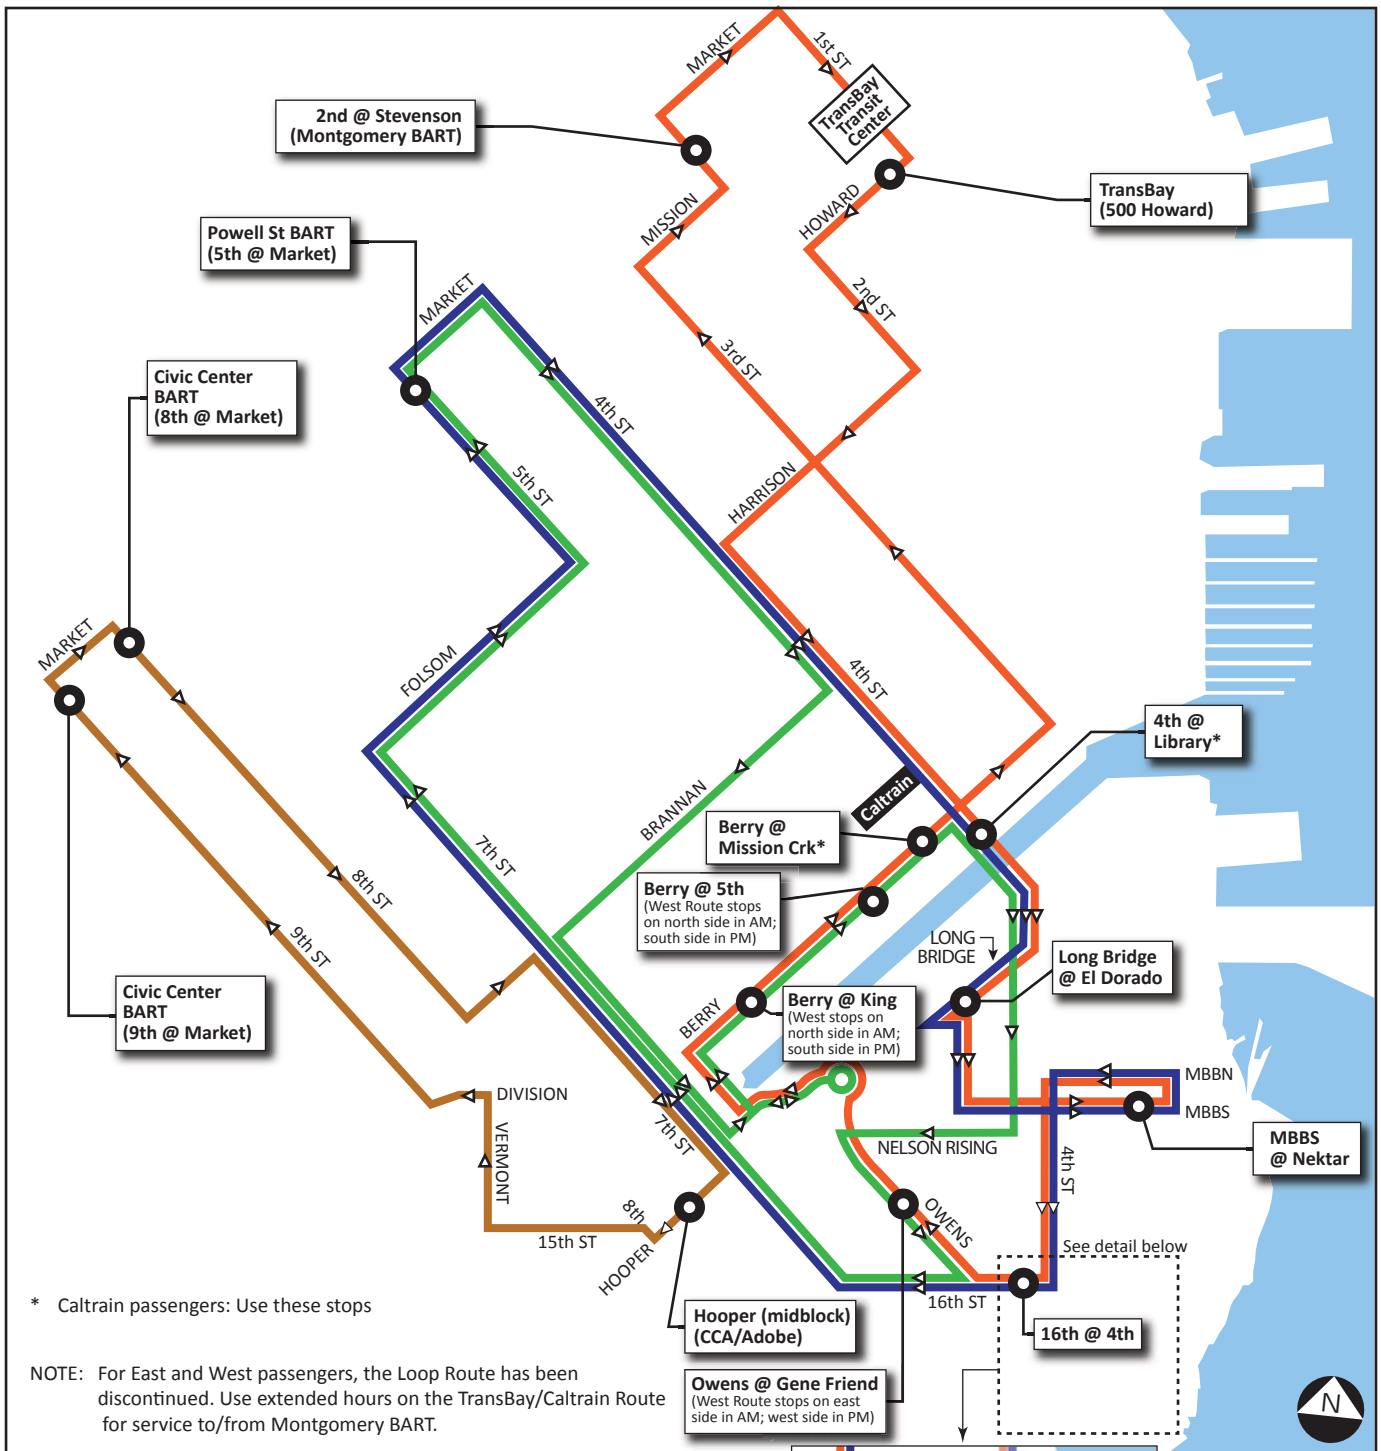

AFTERNOON (PM) Mission Bay Routes

LEGEND

- East Route
- West Route
- CCA/Adobe Route
- TransBay/Caltrain Route