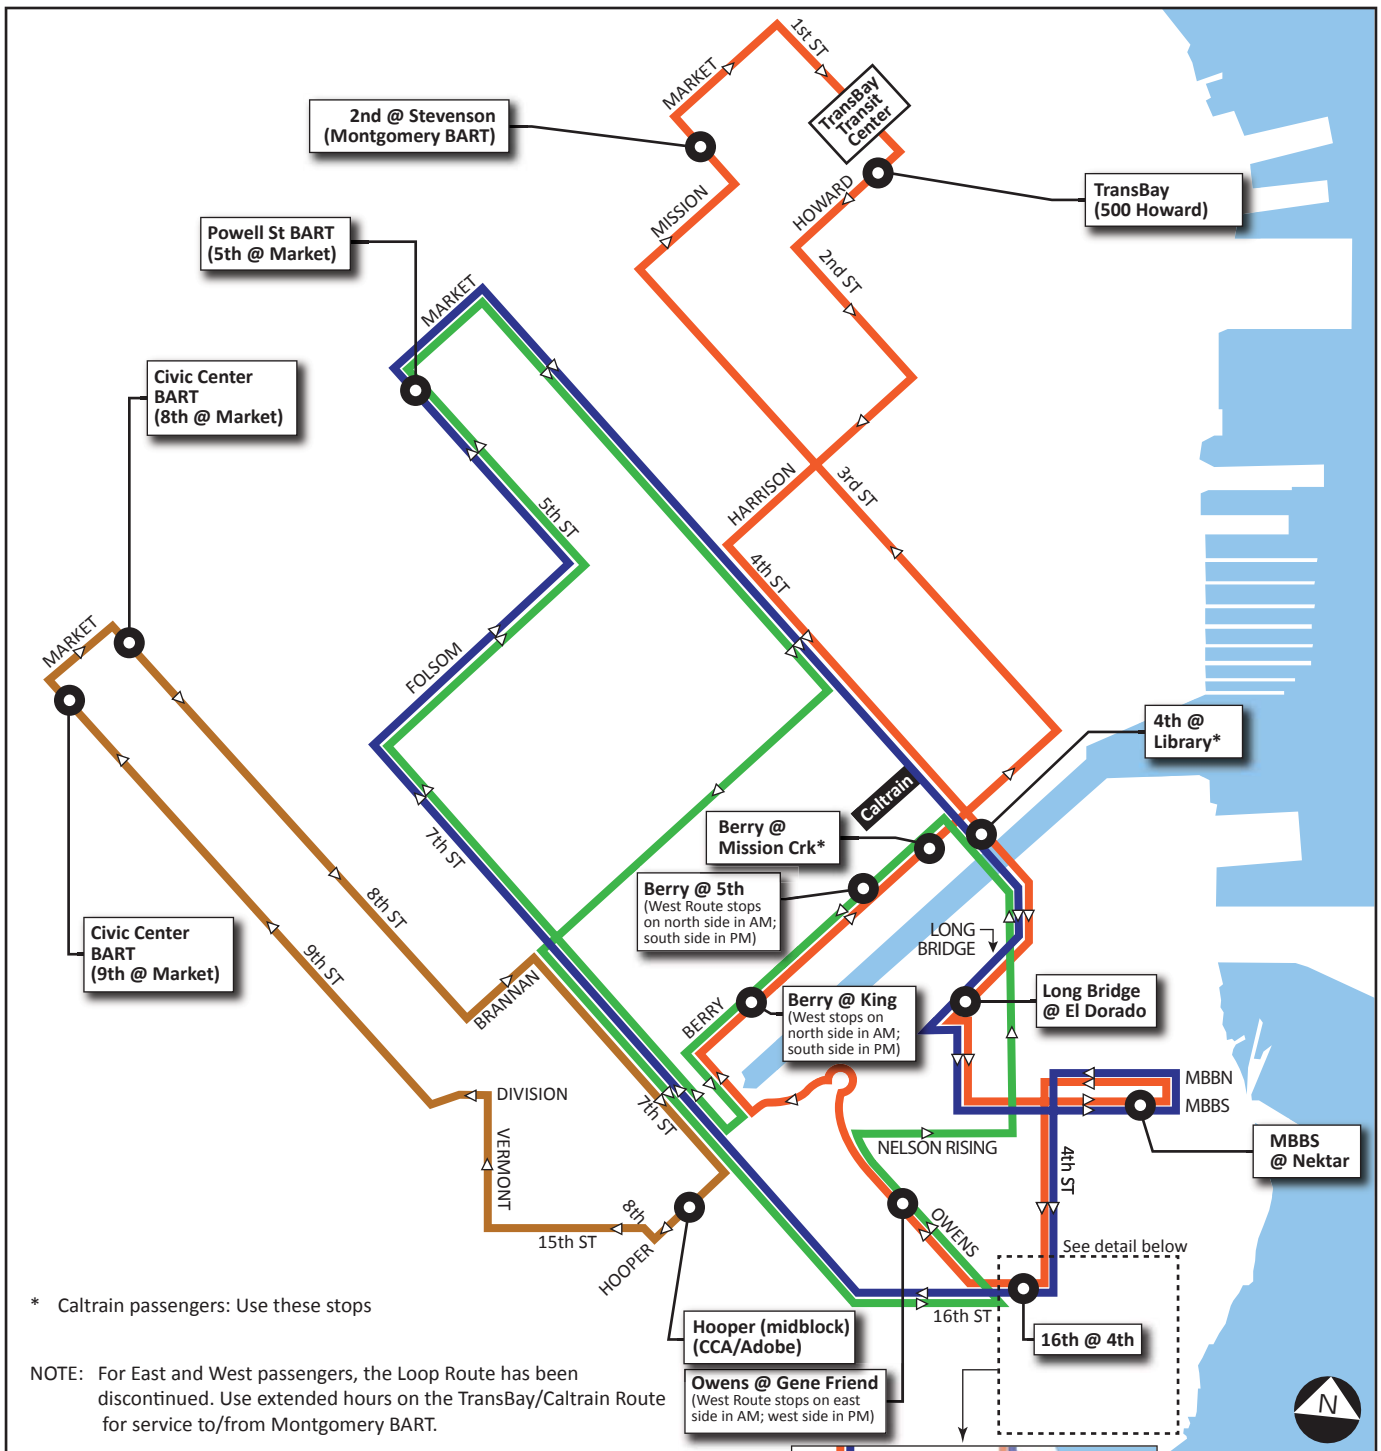

## MORNING (AM) Mission Bay Routes

- LEGEND**
- East Route
  - West Route
  - CCA/Adobe Route
  - TransBay/Caltrain Route