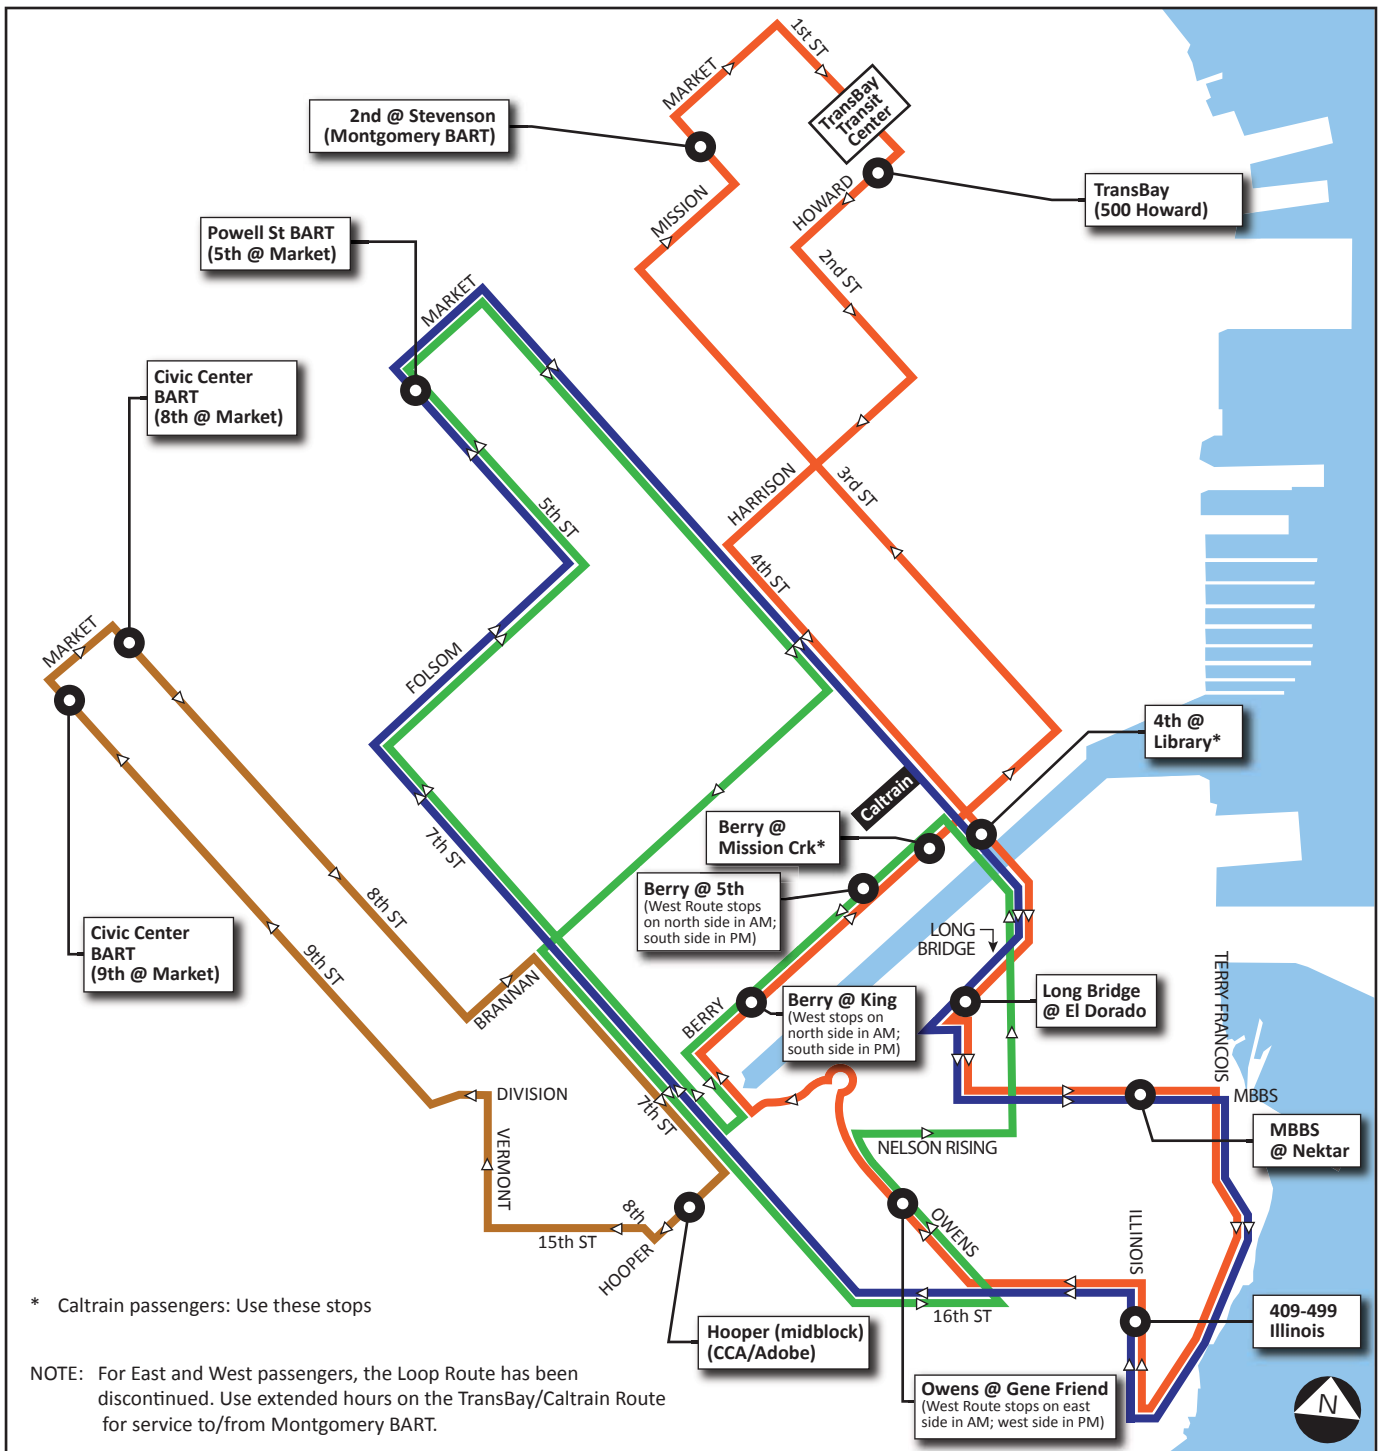

# MORNING (AM) Mission Bay Routes

LEGEND

- East Route
- West Route
- CCA/Adobe Route
- TransBay/Caltrain Route