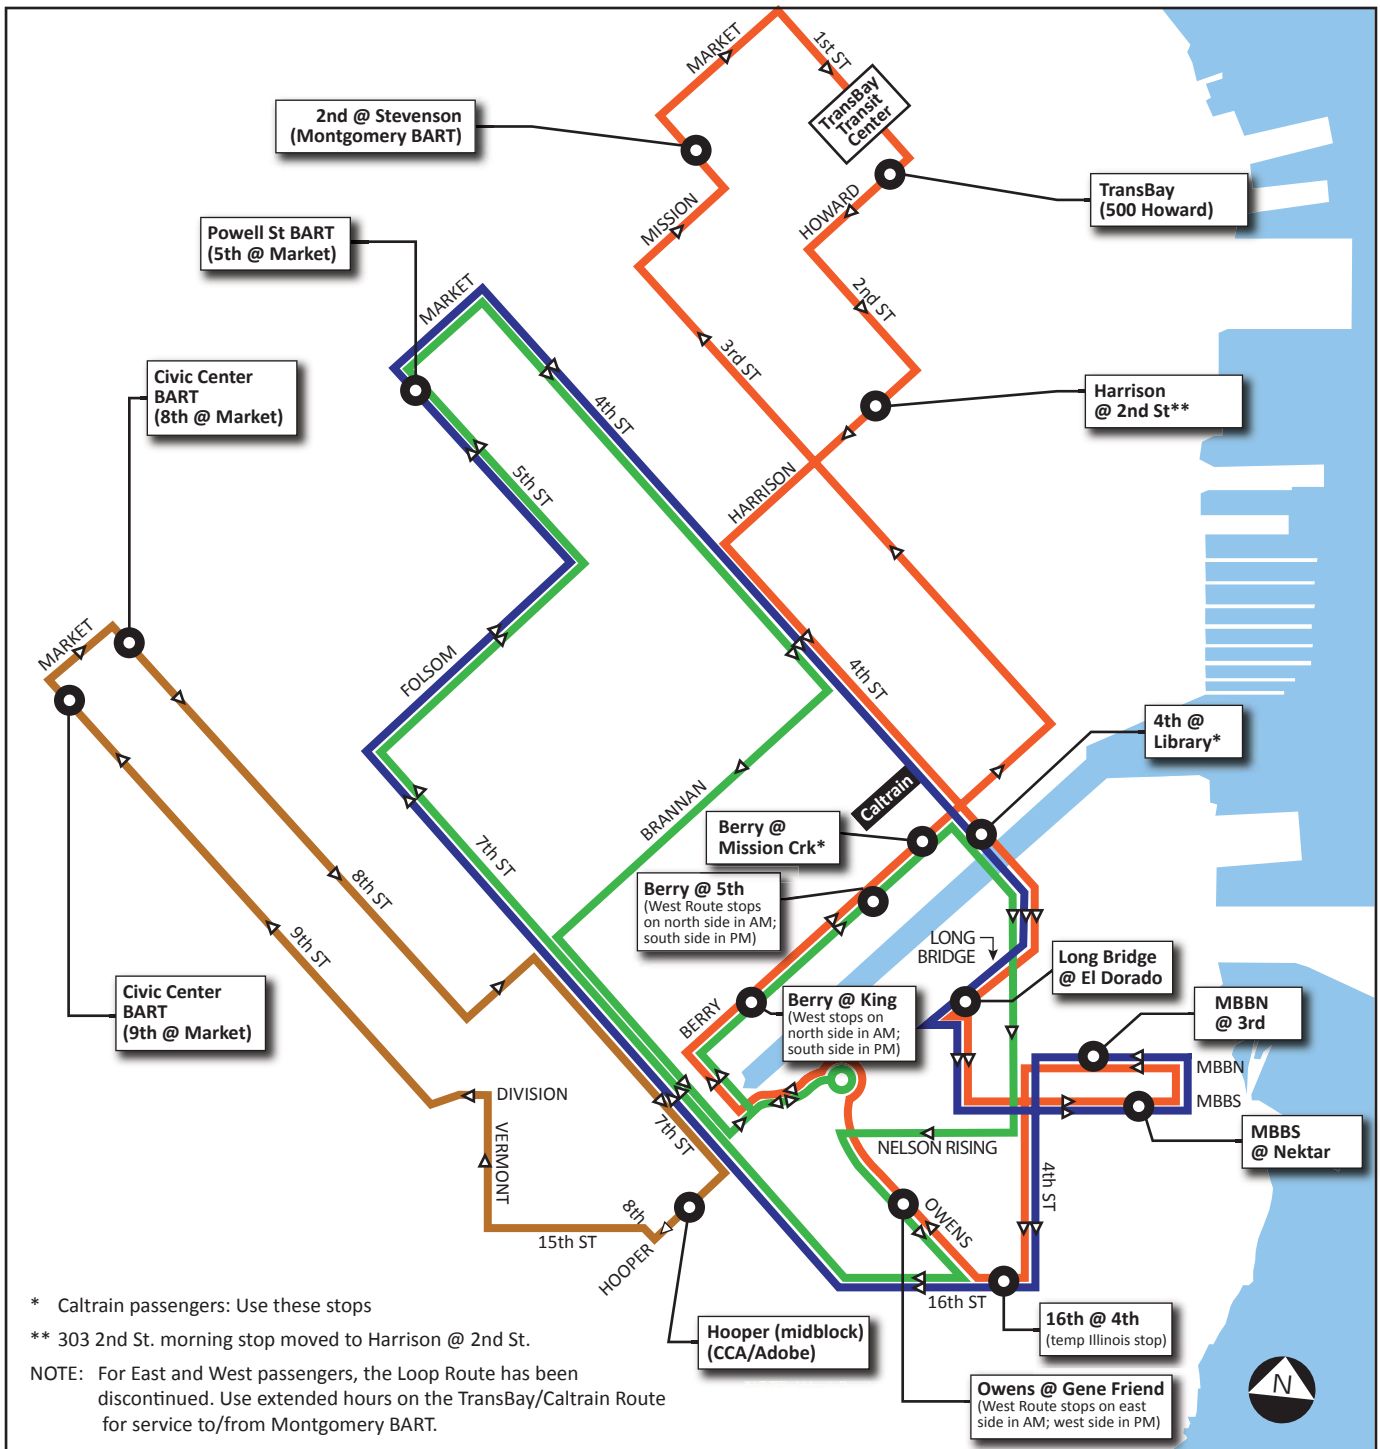

AFTERNOON (PM) Mission Bay Routes

LEGEND

- █ East Route
- █ West Route
- █ CCA/Adobe Route
- █ TransBay/Caltrain Route

NOTE: Construction may cause delays and/or lane closures for:

- 4th St. between 16th St. and Mission Bay Blvd South (MBBS)
- 7th St. between Townsend and 16th St.
- 16th St. between Terry Francois Blvd and 3rd St.
- 3rd St. between 16th St. and Mission Bay Blvd South
- Illinois between Mariposa and 16th St.