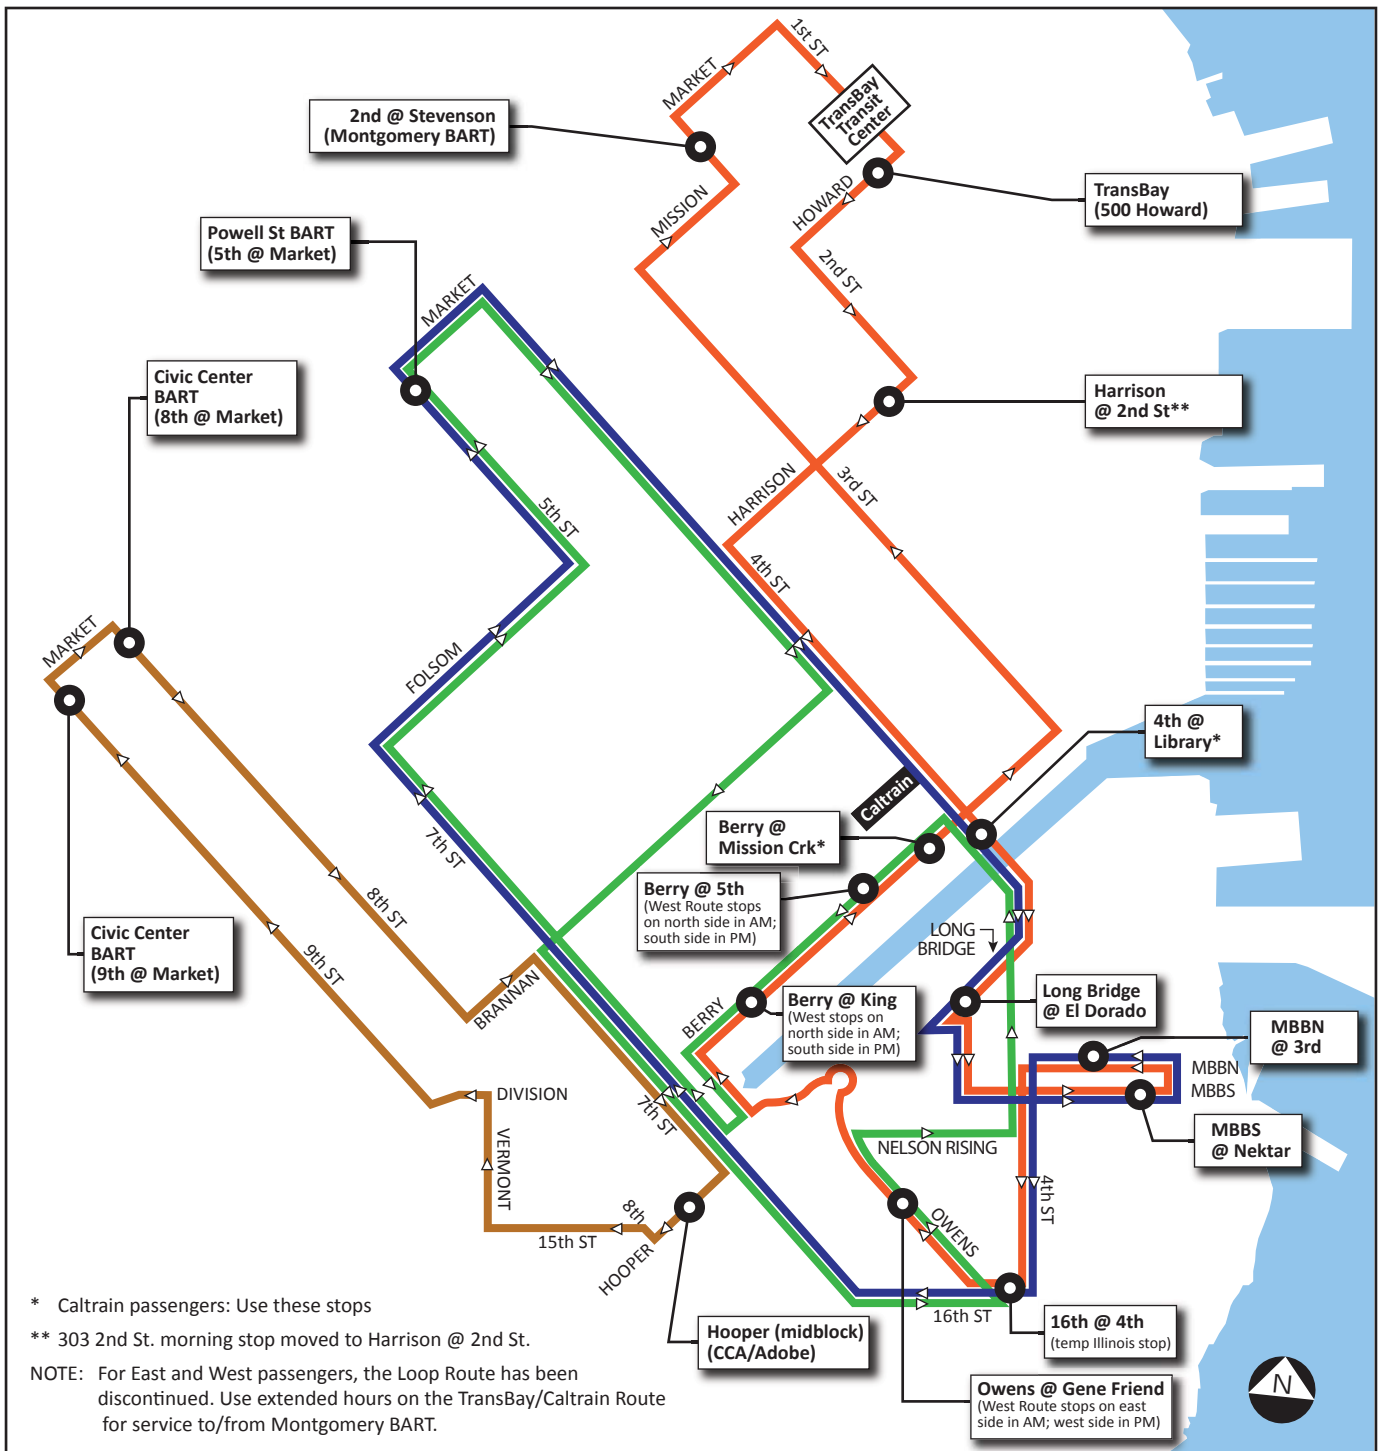

MORNING (AM) Mission Bay Routes

LEGEND

- █ East Route
- █ West Route
- █ CCA/Adobe Route
- █ TransBay/Caltrain Route

NOTE: Construction may cause delays and/or lane closures for:

- 4th St. between 16th St. and Mission Bay Blvd South (MBBS)
- 7th St. between Townsend and 16th St.
- 16th St. between Terry Francois Blvd and 3rd St.
- 3rd St. between 16th St. and Mission Bay Blvd South
- Illinois between Mariposa and 16th St.