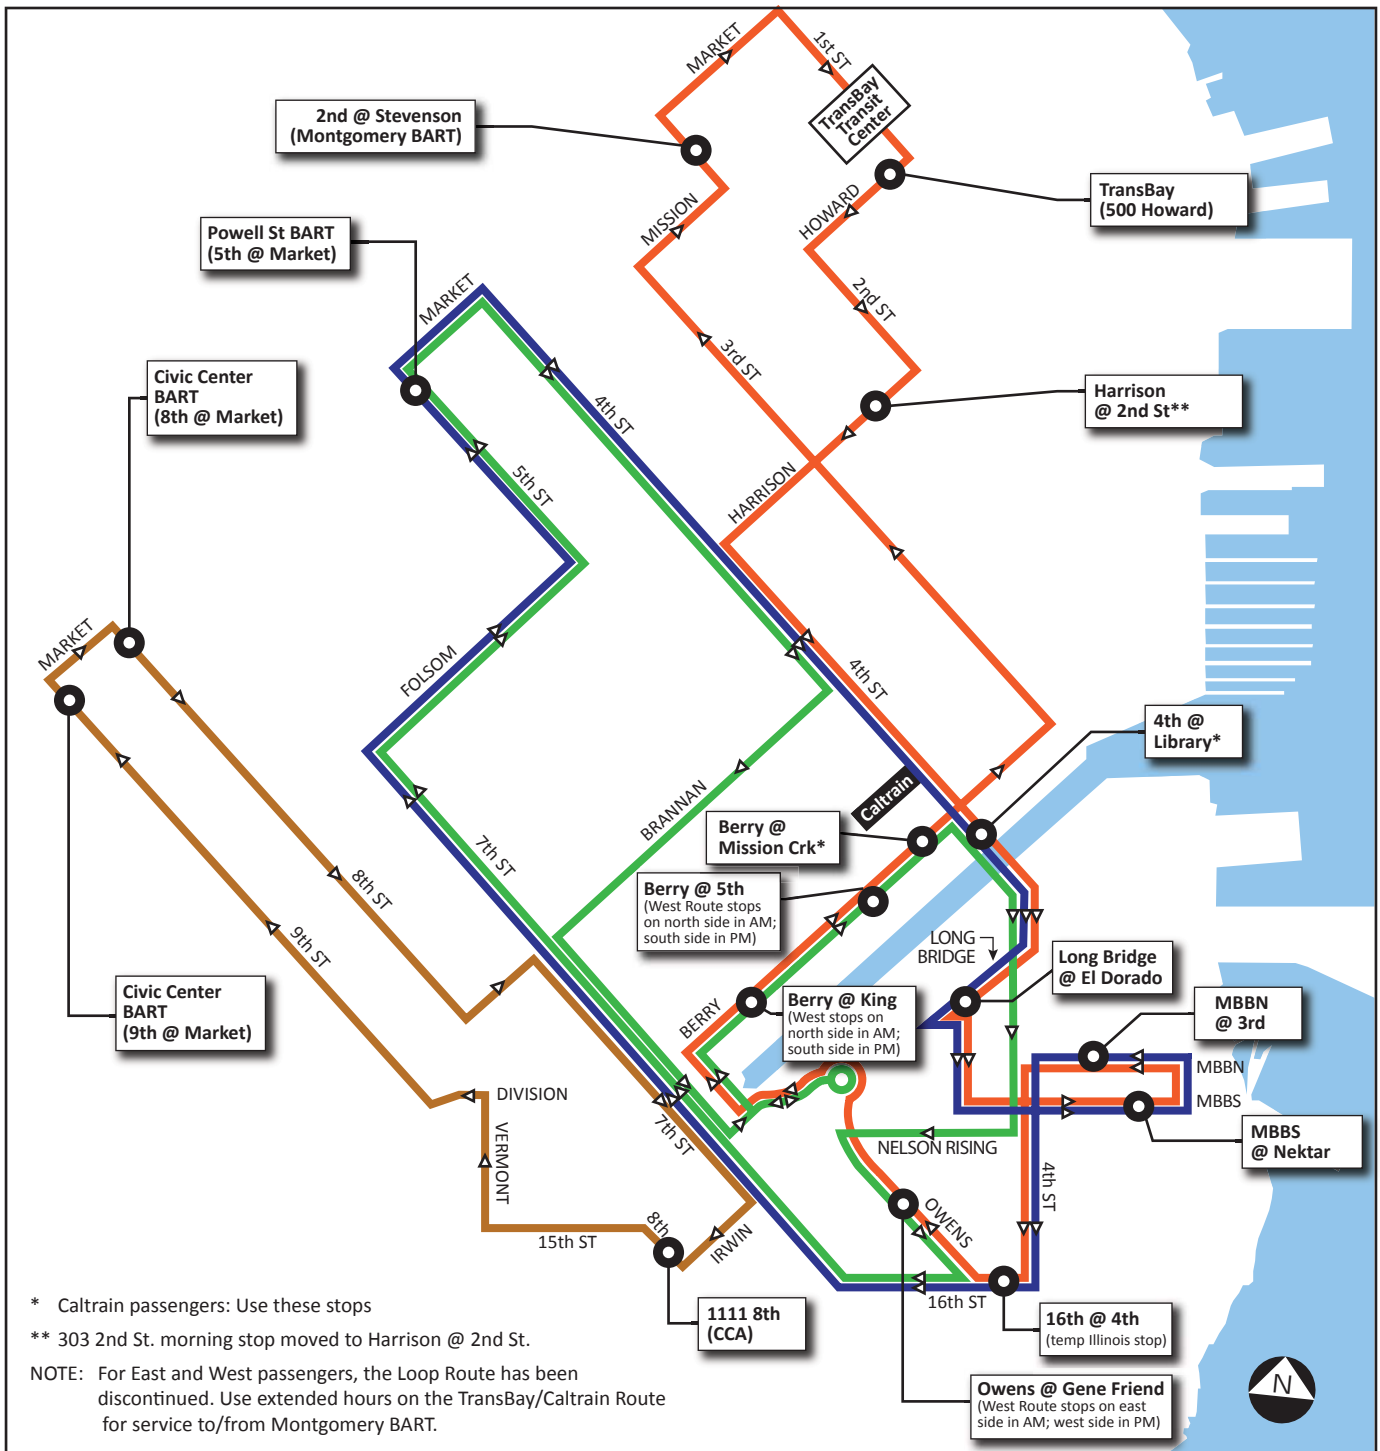

## AFTERNOON (PM) Mission Bay Routes

### LEGEND

- █ East Route
- █ West Route
- █ CCA/Adobe Route
- █ TransBay/Caltrain Route

### NOTE: Construction may cause delays and/or lane closures for:

- 4th St. between 16th St. and Mission Bay Blvd South (MBBS)
- 7th St. between Townsend and 16th St.
- 16th St. between Terry Francois Blvd and 3rd St.
- 3rd St. between 16th St. and Mission Bay Blvd South
- Illinois between Mariposa and 16th St.