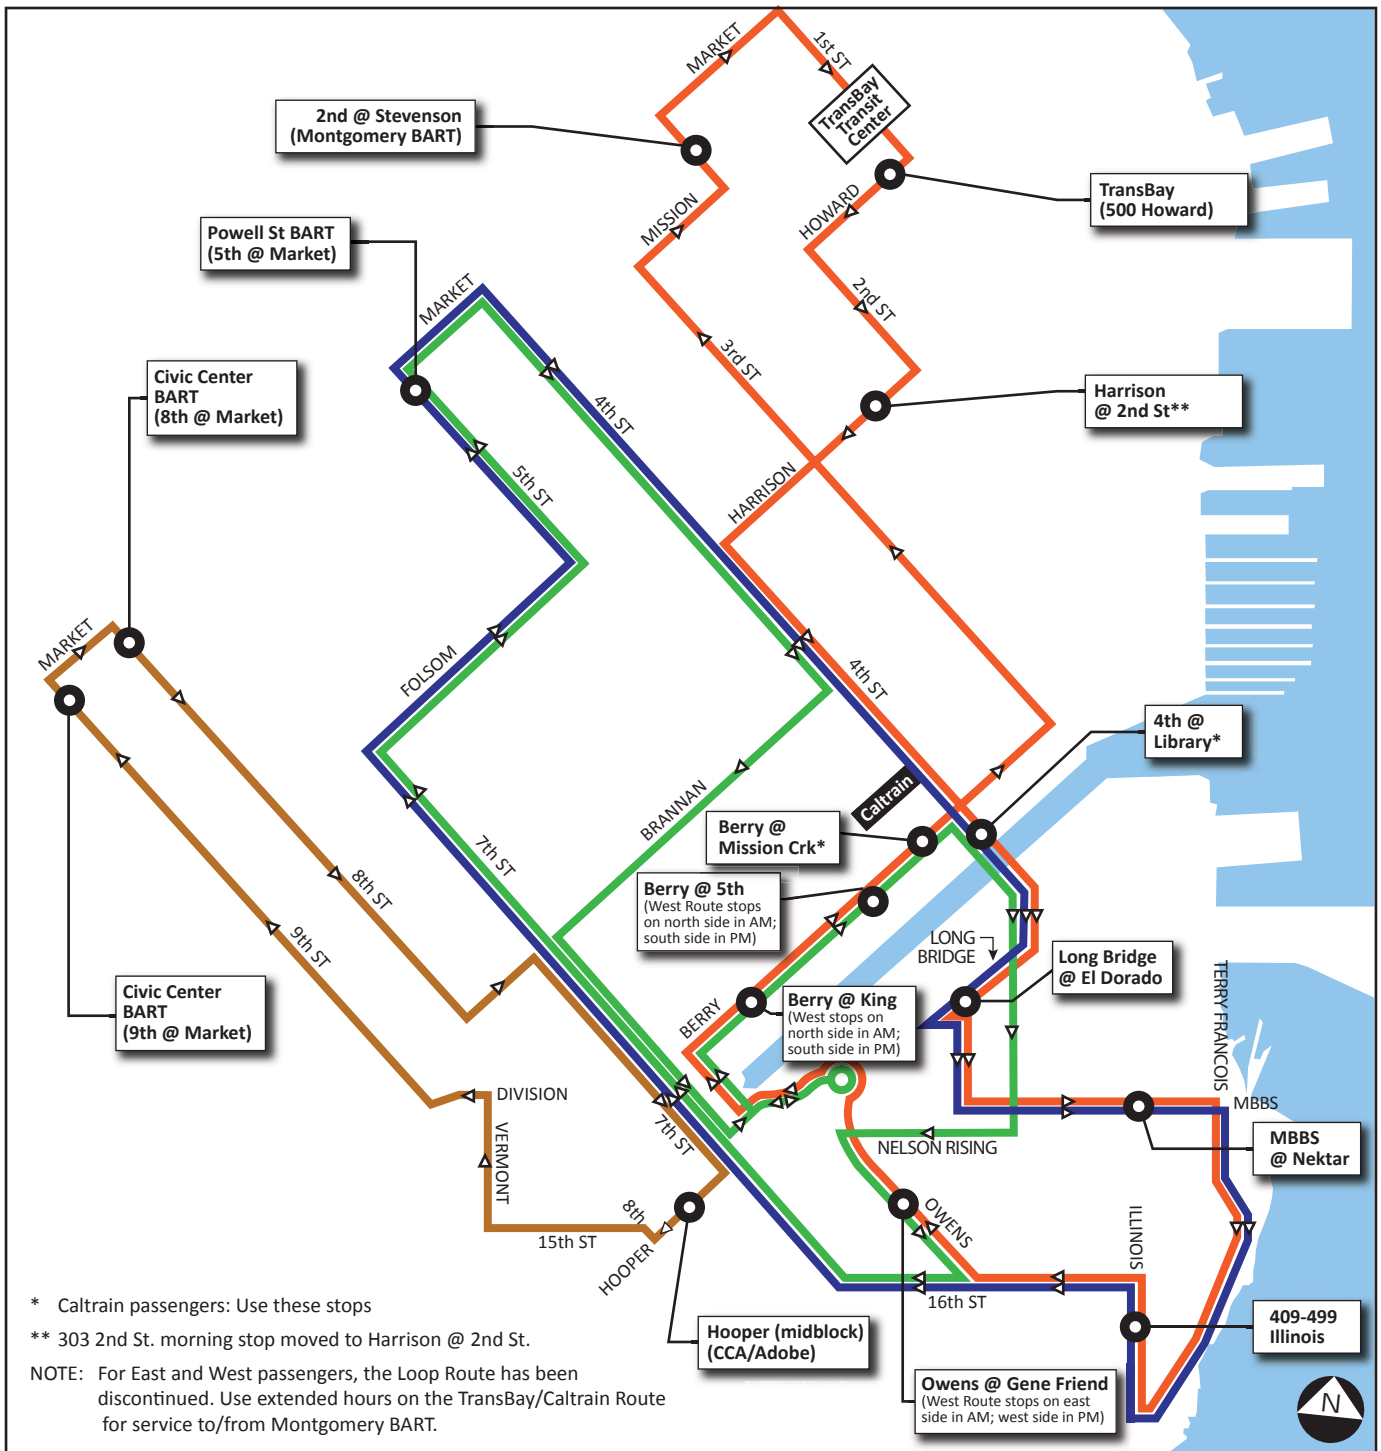

AFTERNOON (PM) Mission Bay Routes

LEGEND

- █ East Route
- █ West Route
- █ CCA/Adobe Route
- █ TransBay/Caltrain Route