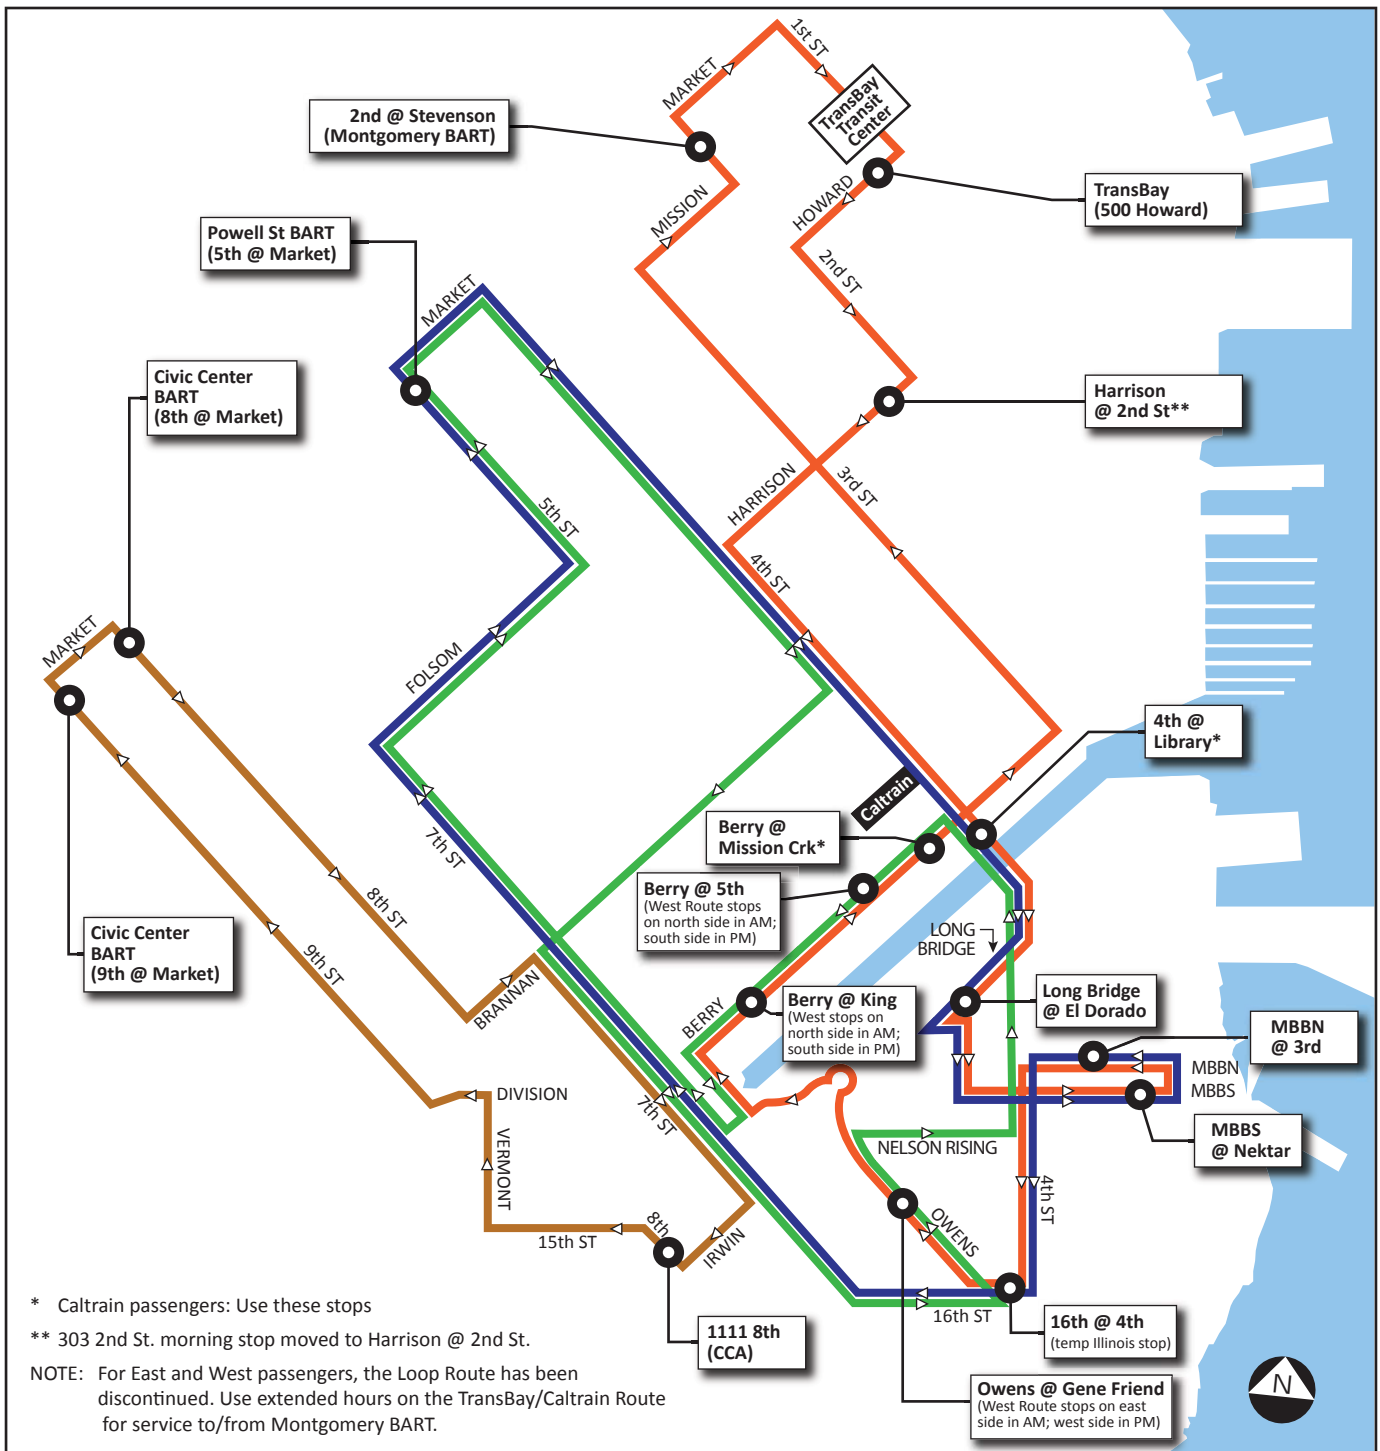

MORNING (AM) Mission Bay Routes

LEGEND

- █ East Route
- █ West Route
- █ CCA/Adobe Route
- █ TransBay/Caltrain Route

NOTE: Construction may cause delays and/or lane closures for:

- 4th St. between 16th St. and Mission Bay Blvd South (MBBS)
- 7th St. between Townsend and 16th St.
- 16th St. between Terry Francois Blvd and 3rd St.
- 3rd St. between 16th St. and Mission Bay Blvd South
- Illinois between Mariposa and 16th St.