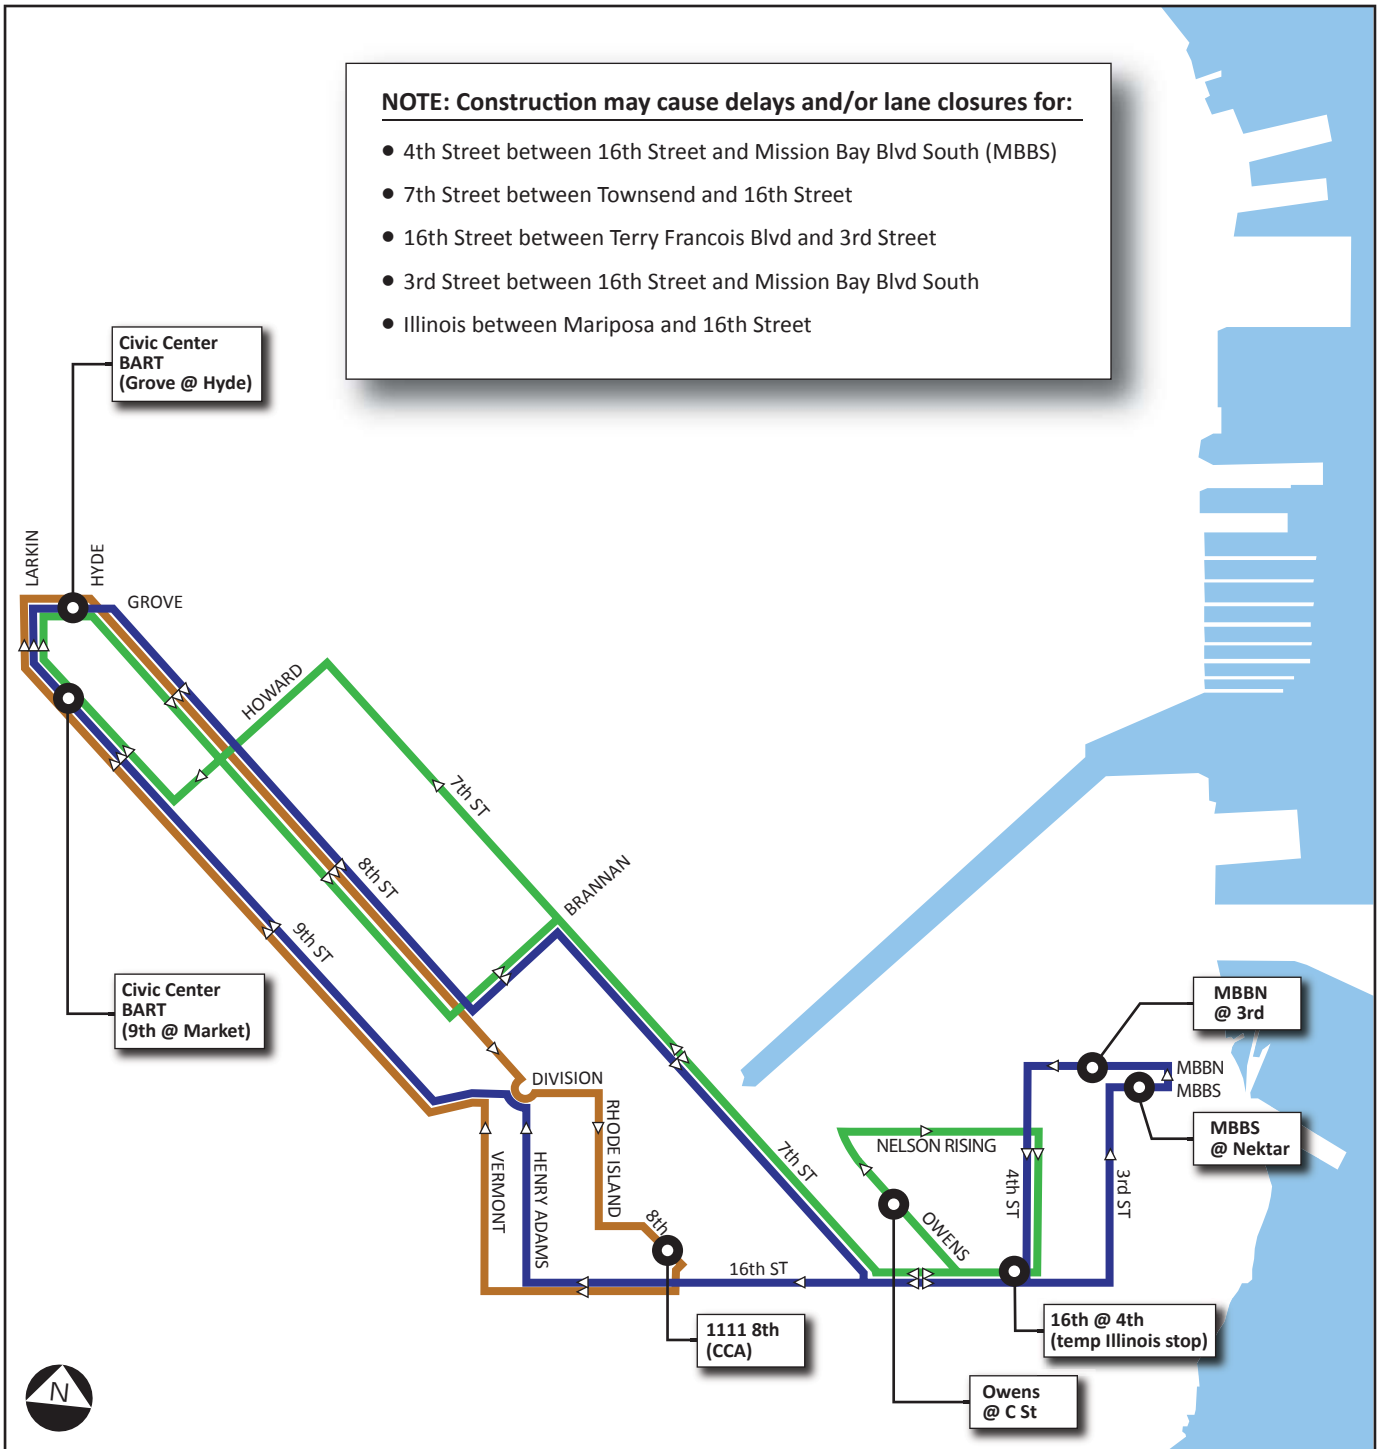

## MORNING East, Owens/Illinois and CCA Routes

**NOTE: Construction may cause delays and/or lane closures for:**

- 4th Street between 16th Street and Mission Bay Blvd South (MBBS)
- 7th Street between Townsend and 16th Street
- 16th Street between Terry Francois Blvd and 3rd Street
- 3rd Street between 16th Street and Mission Bay Blvd South
- Illinois between Mariposa and 16th Street

**LEGEND**

- East Route
- Owens/Illinois Route (Morning only; Use West or South Routes for Afternoon Service)
- CCA Route (Morning only; Use South Routes for Afternoon Service)

NOTE: AM Loop runs from 6am-7am and 10am-10:30am