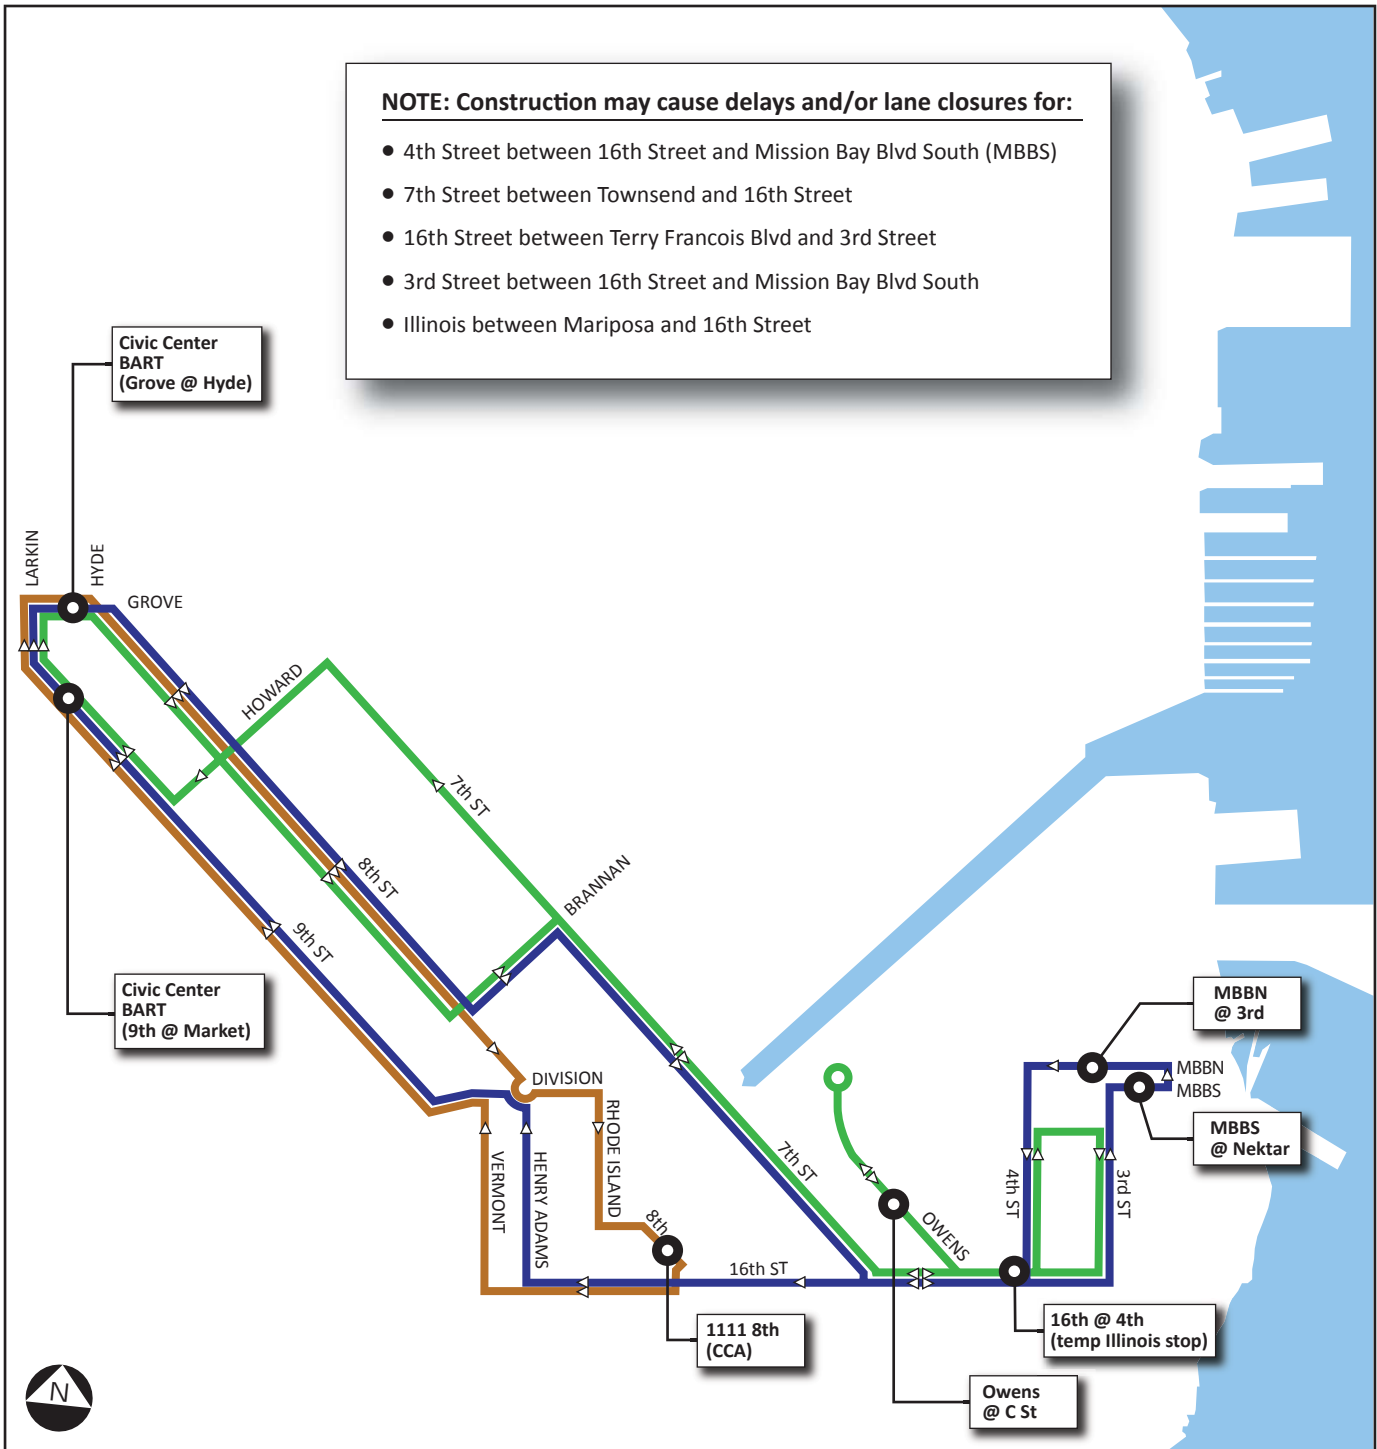

MORNING East, Owens/Illinois and CCA Routes

NOTE: Construction may cause delays and/or lane closures for:

- 4th Street between 16th Street and Mission Bay Blvd South (MBBS)
- 7th Street between Townsend and 16th Street
- 16th Street between Terry Francois Blvd and 3rd Street
- 3rd Street between 16th Street and Mission Bay Blvd South
- Illinois between Mariposa and 16th Street

LEGEND

- East Route
- Owens/Illinois Route (Morning only; Use West or South Routes for Afternoon Service)
- CCA Route (Morning only; Use South Routes for Afternoon Service)

NOTE: AM Loop runs from 6am-7am and 10am-10:30am